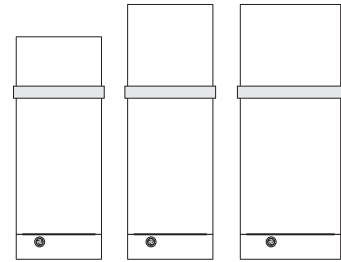

SEWA.

SEWA model with integrated centre-connection valve

600	600	700	↔
1471	1685	1685	↕

data in mm.

SEWA decor • dec 004  
Radiator unit, pattern, towel rail  
and lower cover: RAL 9016 traffic white  
Front panel: RAL 9017 traffic black

#### SEWA standard

Radiator unit:  
RAL 9007 grey aluminium

Front panel, lower cover  
and pattern, towel rail:  
RAL 9016 traffic white