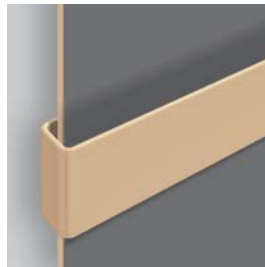

SEWA.

SEWA model with integrated centre-connection valve

600	600	700	↔
1471	1685	1685	↕

data in mm.

SEWA decor • dec 004  
Radiator unit, pattern, towel rail  
and lower cover: RAL 9016 traffic white  
Front panel: RAL 9017 traffic black

#### SEWA standard

Radiator unit:  
RAL 9007 grey aluminium

Front panel, lower cover  
and pattern, towel rail:  
RAL 9016 traffic white

#### SEWA elegance

Radiator unit: lower  
cover and pattern, towel rail:  
S0087 Bahama beige

Front panel: RAL 7015 slate grey