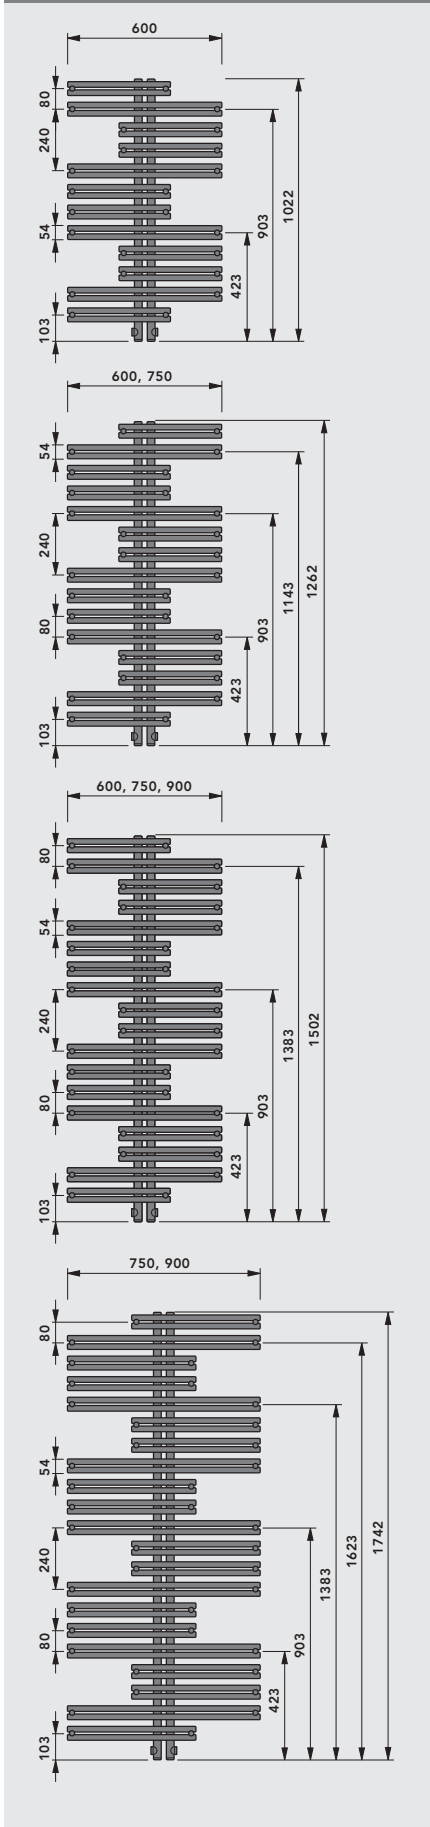

Dimensions [mm]

KASAI		Heat output ⁽¹⁾ in Watts					Radiator exponent n	E-heat element Output ⁽²⁾ Watt	Weight kg	Water content l
Nominal height (Overall height) [mm]	Overall length [mm]	75/65/20 °C	70/55/20 °C	70/55/24 °C	55/45/20 °C	55/45/24 °C				
1000 (1022)	600	499	407	355	262	217	1,259	300	10,6	4,4
1300 (1262)	600 750	613 739	500 606	437 530	323 395	267 328	1,253 1,225	300 600	13,3 15,7	5,3 5,7
1500 (1502)	600 750 900	724 870 1030	591 711 843	516 622 738	383 462 549	317 383 455	1,247 1,238 1,232	600 600 600	16,0 18,7 21,6	6,1 6,7 7,6
1800 (1742)	750 900	1008 1194	822 976	718 854	532 634	440 525	1,252 1,239	600 600	21,7 24,9	7,7 9,2

⁽¹⁾ Tested in accordance with ÖNORM EN 442 ⁽²⁾ at 60° C

- ➔ Overall depth (incl. wall clearance)**
for an overall length of 600 97 - 109 mm
for an overall length of 750 97 - 109 mm
for an overall length of 900 97 - 109 mm
- 📷 Mounting nozzle**
With overall heights of 1000 and 1500 mm, the 2 mounting nozzles on top are rotated 90°!
- X** for an overall length of 600 75 mm
for an overall length of 750 100 mm
for an overall length of 900 125 mm
- Y** for an overall length of 600 400 mm
for an overall length of 750 500 mm
for an overall length of 900 600 mm

- 🔌 Connections**
4 x G 1/2 Internal thread and
1 x G 1/4 Internal thread (for vent plug)
- 🔗 Connection modes**
see diagram
- 📊 Test overpressure**
13 bar
- 📊 Maximum positive operating pressure**
10 bar max.
- 🌡️ Maximum operating temperature**
110 °C