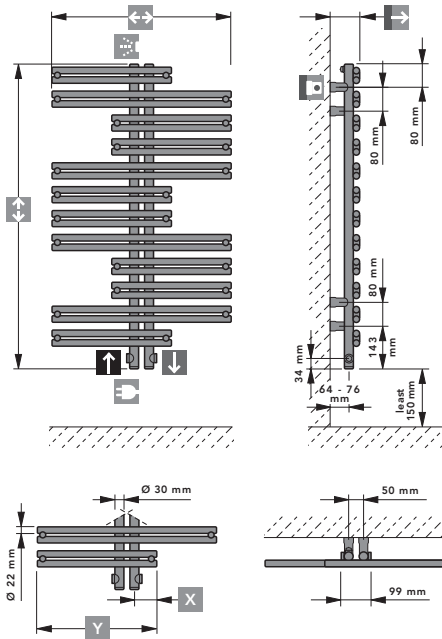

Dimensions [mm]

KASAI		Heat output ⁽¹⁾ in Watts					Radiator exponent n	E-heat element Output ⁽²⁾ Watt	Weight kg	Water content l
Nominal height (Overall height) [mm]	Overall length [mm]	75/65/20 °C	70/55/20 °C	70/55/24 °C	55/45/20 °C	55/45/24 °C				
1000 (1022)	600	499	407	355	262	217	1,259	300	10,6	4,4
1300 (1262)	600 750	613 739	500 606	437 530	323 395	267 328	1,253 1,225	300 600	13,3 15,7	5,3 5,7
1500 (1502)	600 750 900	724 870 1030	591 711 843	516 622 738	383 462 549	317 383 455	1,247 1,238 1,232	600 600 600	16,0 18,7 21,6	6,1 6,7 7,6
1800 (1742)	750 900	1008 1194	822 976	718 854	532 634	440 525	1,252 1,239	600 600	21,7 24,9	7,7 9,2

⁽¹⁾ Tested in accordance with ÖNORM EN 442 ⁽²⁾ at 60° C

- ➔ Overall depth (incl. wall clearance)**
for an overall length of 600 97 - 109 mm
for an overall length of 750 97 - 109 mm
for an overall length of 900 97 - 109 mm
- 📷 Mounting nozzle**
With overall heights of 1000 and 1500 mm, the 2 mounting nozzles on top are rotated 90°!
- X** for an overall length of 600 75 mm
for an overall length of 750 100 mm
for an overall length of 900 125 mm
- Y** for an overall length of 600 400 mm
for an overall length of 750 500 mm
for an overall length of 900 600 mm

- 🔌 Connections**
4 x G 1/2 Internal thread and
1 x G 1/4 Internal thread (for vent plug)
- 🔗 Connection modes**
see diagram
- 📊 Test overpressure**
13 bar
- 📊 Maximum positive operating pressure**
10 bar max.
- 🌡️ Maximum operating temperature**
110 °C